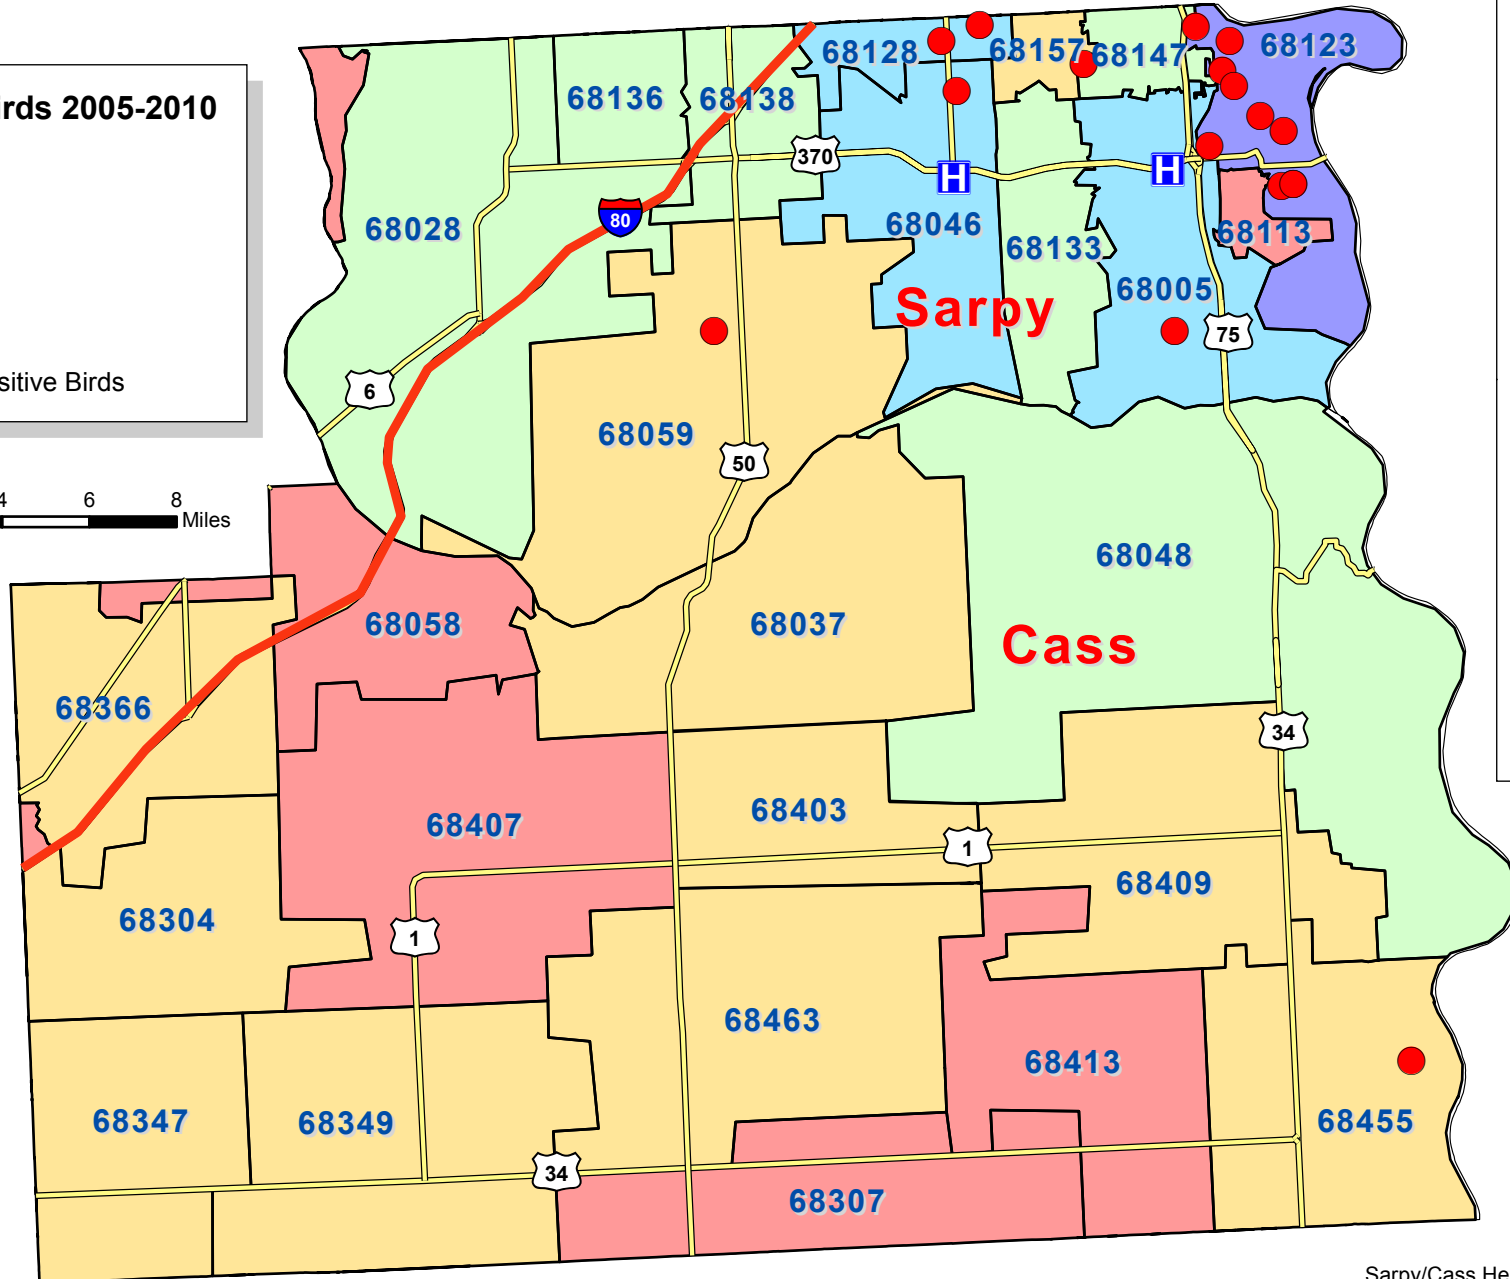

Sarpy/Cass Health Department

Reports of Dead Birds Per Zip Code, 2005-2010 West Nile Virus Seasons

Source Data: SCHD Reports of Dead Birds, 2005-2010, Cumulative

Zip Code Reference

68005	Bellevue
68016	Cedar Creek
68028	Gretna
68037	Louisville
68046	Papillion
68048	Plattsmouth
68058	South Bend
68059	Springfield
68113	Offutt AFB
68123	Bellevue
68128	La Vista
68133	Papillion
68136	Omaha
68138	Omaha
68147	Bellevue
68157	Bellevue
68304	Alvo
68307	Avoca
68347	Eagle
68349	Elmwood
68366	Greenwood
68403	Manley
68407	Murdock
68409	Murray
68413	Nehawka
68455	Union
68463	Weeping Water